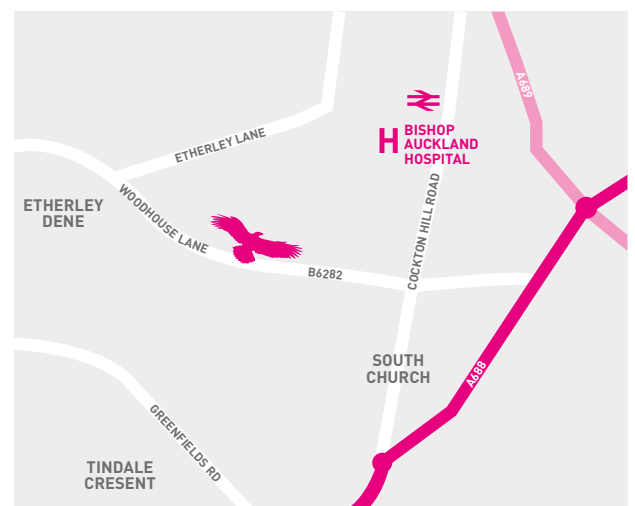

/ FIND US

ST JOHN'S & BEYOND!

Outdoor pursuits and adventure residential challenge our students to develop their team-building skills and, with annual cultural visits to European destinations, we ensure that individuals sample the delights of what the world has to offer.